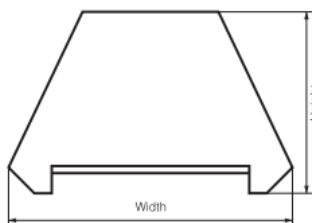

COMERCIAL LED FIXTURES

TRITON

Technical data

<i>Rated voltage:</i>	230V/ 50-60Hz
<i>Power:</i>	26W; 38W; 50W; 64W
<i>Power supply:</i>	Control gear; DC device- driver, included in the set
<i>Colour temperature:</i>	3000K; 4000K; 6500K
<i>Type of LED:</i>	SMD
<i>Colour:</i>	Grey
<i>Body:</i>	Aluminium
<i>Reflector:</i>	Polycarbonate (PC)
<i>Beam angle:</i>	90°
<i>Colour rendering index:</i>	Ra≥80
<i>Switch on/off:</i>	>15 000
<i>Long life:</i>	20 000h
<i>Protection against dust and moisture:</i>	IP40

Area of application

- Commercial sites
- Residence buildings
- Domestic lightings

Variants and Dimensions

Watt	Whole fixture lumens	Colour temp.	Size (mm)			Catalogue number
			Length	Width1	Width2	
26	2860	3000	600	90	57.6	99TR602630/GR
26	2860	4000	600	90	57.6	99TR602640/GR
26	2860	6500	600	90	57.6	99TR602665/GR
38	4180	3000	900	90	57.6	99TR903830/GR
38	4180	4000	900	90	57.6	99TR903840/GR
38	4180	6500	900	90	57.6	99TR903865/GR
50	5500	3000	1200	90	57.6	99TR1205030/GR
50	5500	4000	1200	90	57.6	99TR1205040/GR
50	5500	6500	1200	90	57.6	99TR1205065/GR
64	7040	3000	1500	90	57.6	99TR1506430/GR
64	7040	4000	1500	90	57.6	99TR1506440/GR
64	7040	6500	1500	90	57.6	99TR1506465/GR